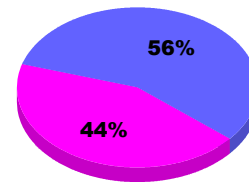

YTD Status Quo Clubs 2012-2013

Status Quo Clubs Compared to Status Quo Members

Legend: Status Quo Clubs (Cyan), Total Status Quo Members (Green)

MEMBERSHIP

**Membership Results
2012-2013**

**Membership
2011-2012**

Month	Net Memb Goal	Actual New Memb	Actual Dropped Memb	Gain/Loss of Memb	Gain/Loss of Memb
Jul/Aug/Sep		6	-23	-17	-1
Totals		6	-23	-17	-1

Membership Results 2012-2013

Goal, New, Dropped, Gain/Loss

Legend: Goal (Cyan), Actual (Green), Dropped (Yellow), Gain Loss (Magenta)

Comparison of Membership Gain/Loss

Current Year Compared to the Previous Year

Legend: Current Year (Cyan), Previous Year (Green)

Gender Comparison 2012-2013

Jul/Aug/Sep

Legend: Male (Blue), Female (Magenta)